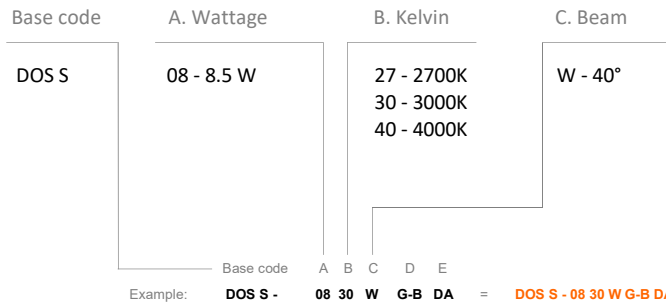

SPECIFICATIONS

base code	DOS S
typology	Recessed Adjustable LED luminaire.
construction	Aluminum Die Cast
reflector finish	Gold (G), Black High Gloss (BG), Silver High Gloss (SG), White (W), Chrome (C), Black Matt (BM)
trim finish	Black (B)/ White (W)
lamp wattage	8.5W
delivered lumens	830lm / 860lm / 870lm
CCT	2700K / 3000K / 4000K
beam	40°
binning	< 3
CRI	> 90
life	50.000h
IP	IP20
dimming options	Phase-cut Dim, 0-10V, DALI, Dim to Warm. Power supply to be ordered separately

D. Reflector & Trim finish

E. Dimming option

G-B	G-W	ND - Non Dim
BG-B	BG-W	PC - Phase-cut
SG-B	SG-W	AD - Analog
W-B	W-W	DA - Dali
BM-B	BM-W	D2 - Dali 2
C-B	C-W	WD - Dim to warm

dimension